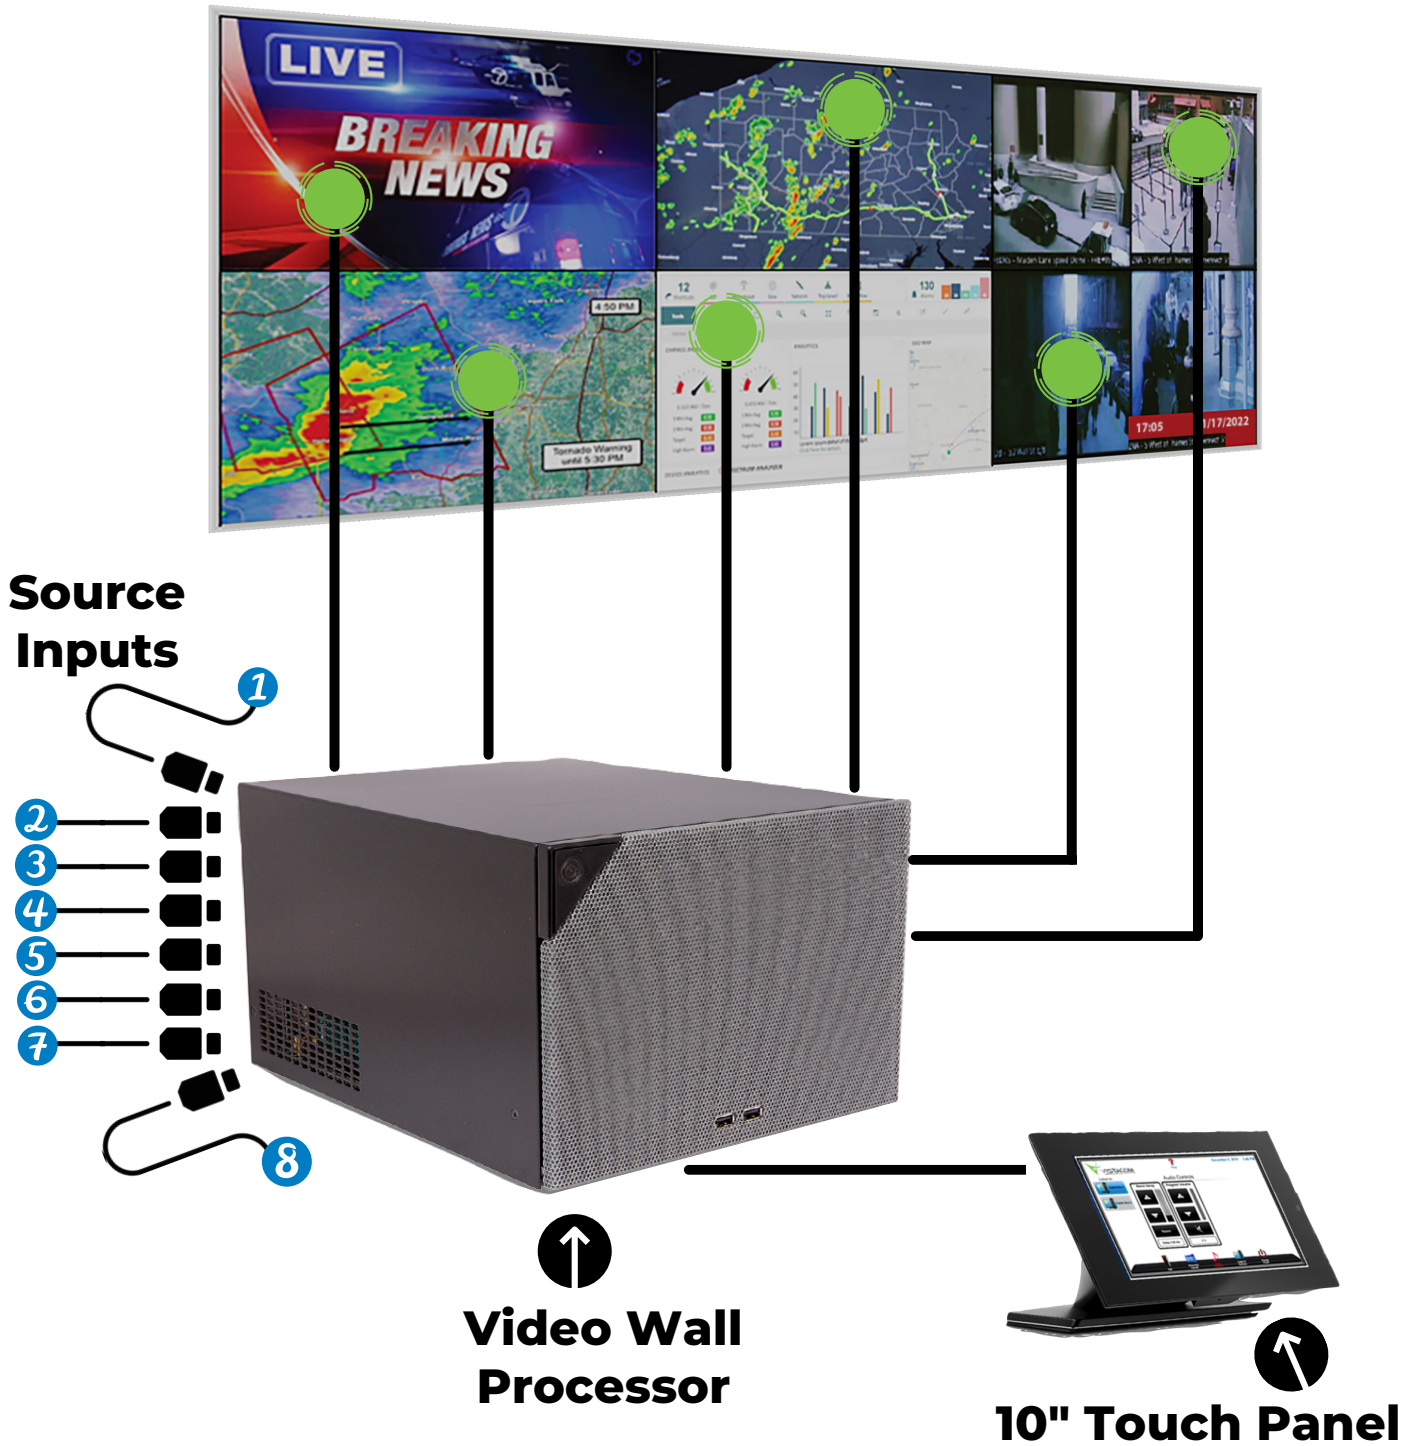

Complete Command Center Kit

We conveniently package Vistacom SecureView™ with an easy-to-follow guide that effectively enables DIY installation. All technology components are pre-configured and tested by Vistacom technicians prior to shipping.

Product Configurator

Choose your display:

Single 98" 4K | Dual 75" 4K | 2x2 55" HD | 3x2 55" HD

Choose your mounting:

Floor Stand | Wall Mount

Choose your number of operator consoles:

0 | 1 | 2 | 3 | 4

Choose your audio:

No Audio | Sound Bar | Flanking Speakers
 2 Ceiling Speakers | 4 Ceiling Speakers

Choose your cabling kit:

Standard (15') | Extended (100')

**Conceptual
Drawing**
3x2 Video Wall