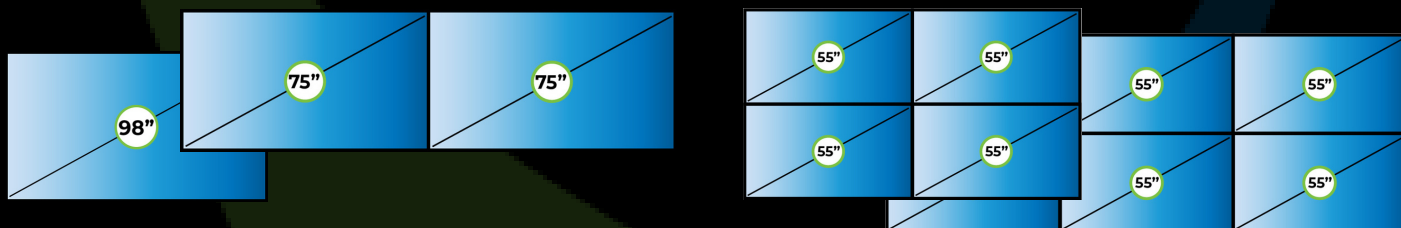

Complete Command Center Kit

We conveniently package Vistacom SecureView™ with an easy-to-follow guide that effectively enables DIY installation. All technology components are pre-configured and tested by Vistacom technicians prior to shipping.

Product Configurator

Choose your display:

Single 98" 4K | Dual 75" 4K | 2x2 55" HD | 3x2 55" HD

Choose your mounting:

Floor Stand | Wall Mount

Choose your number of operator consoles:

0 | 1 | 2 | 3 | 4

Choose your audio: