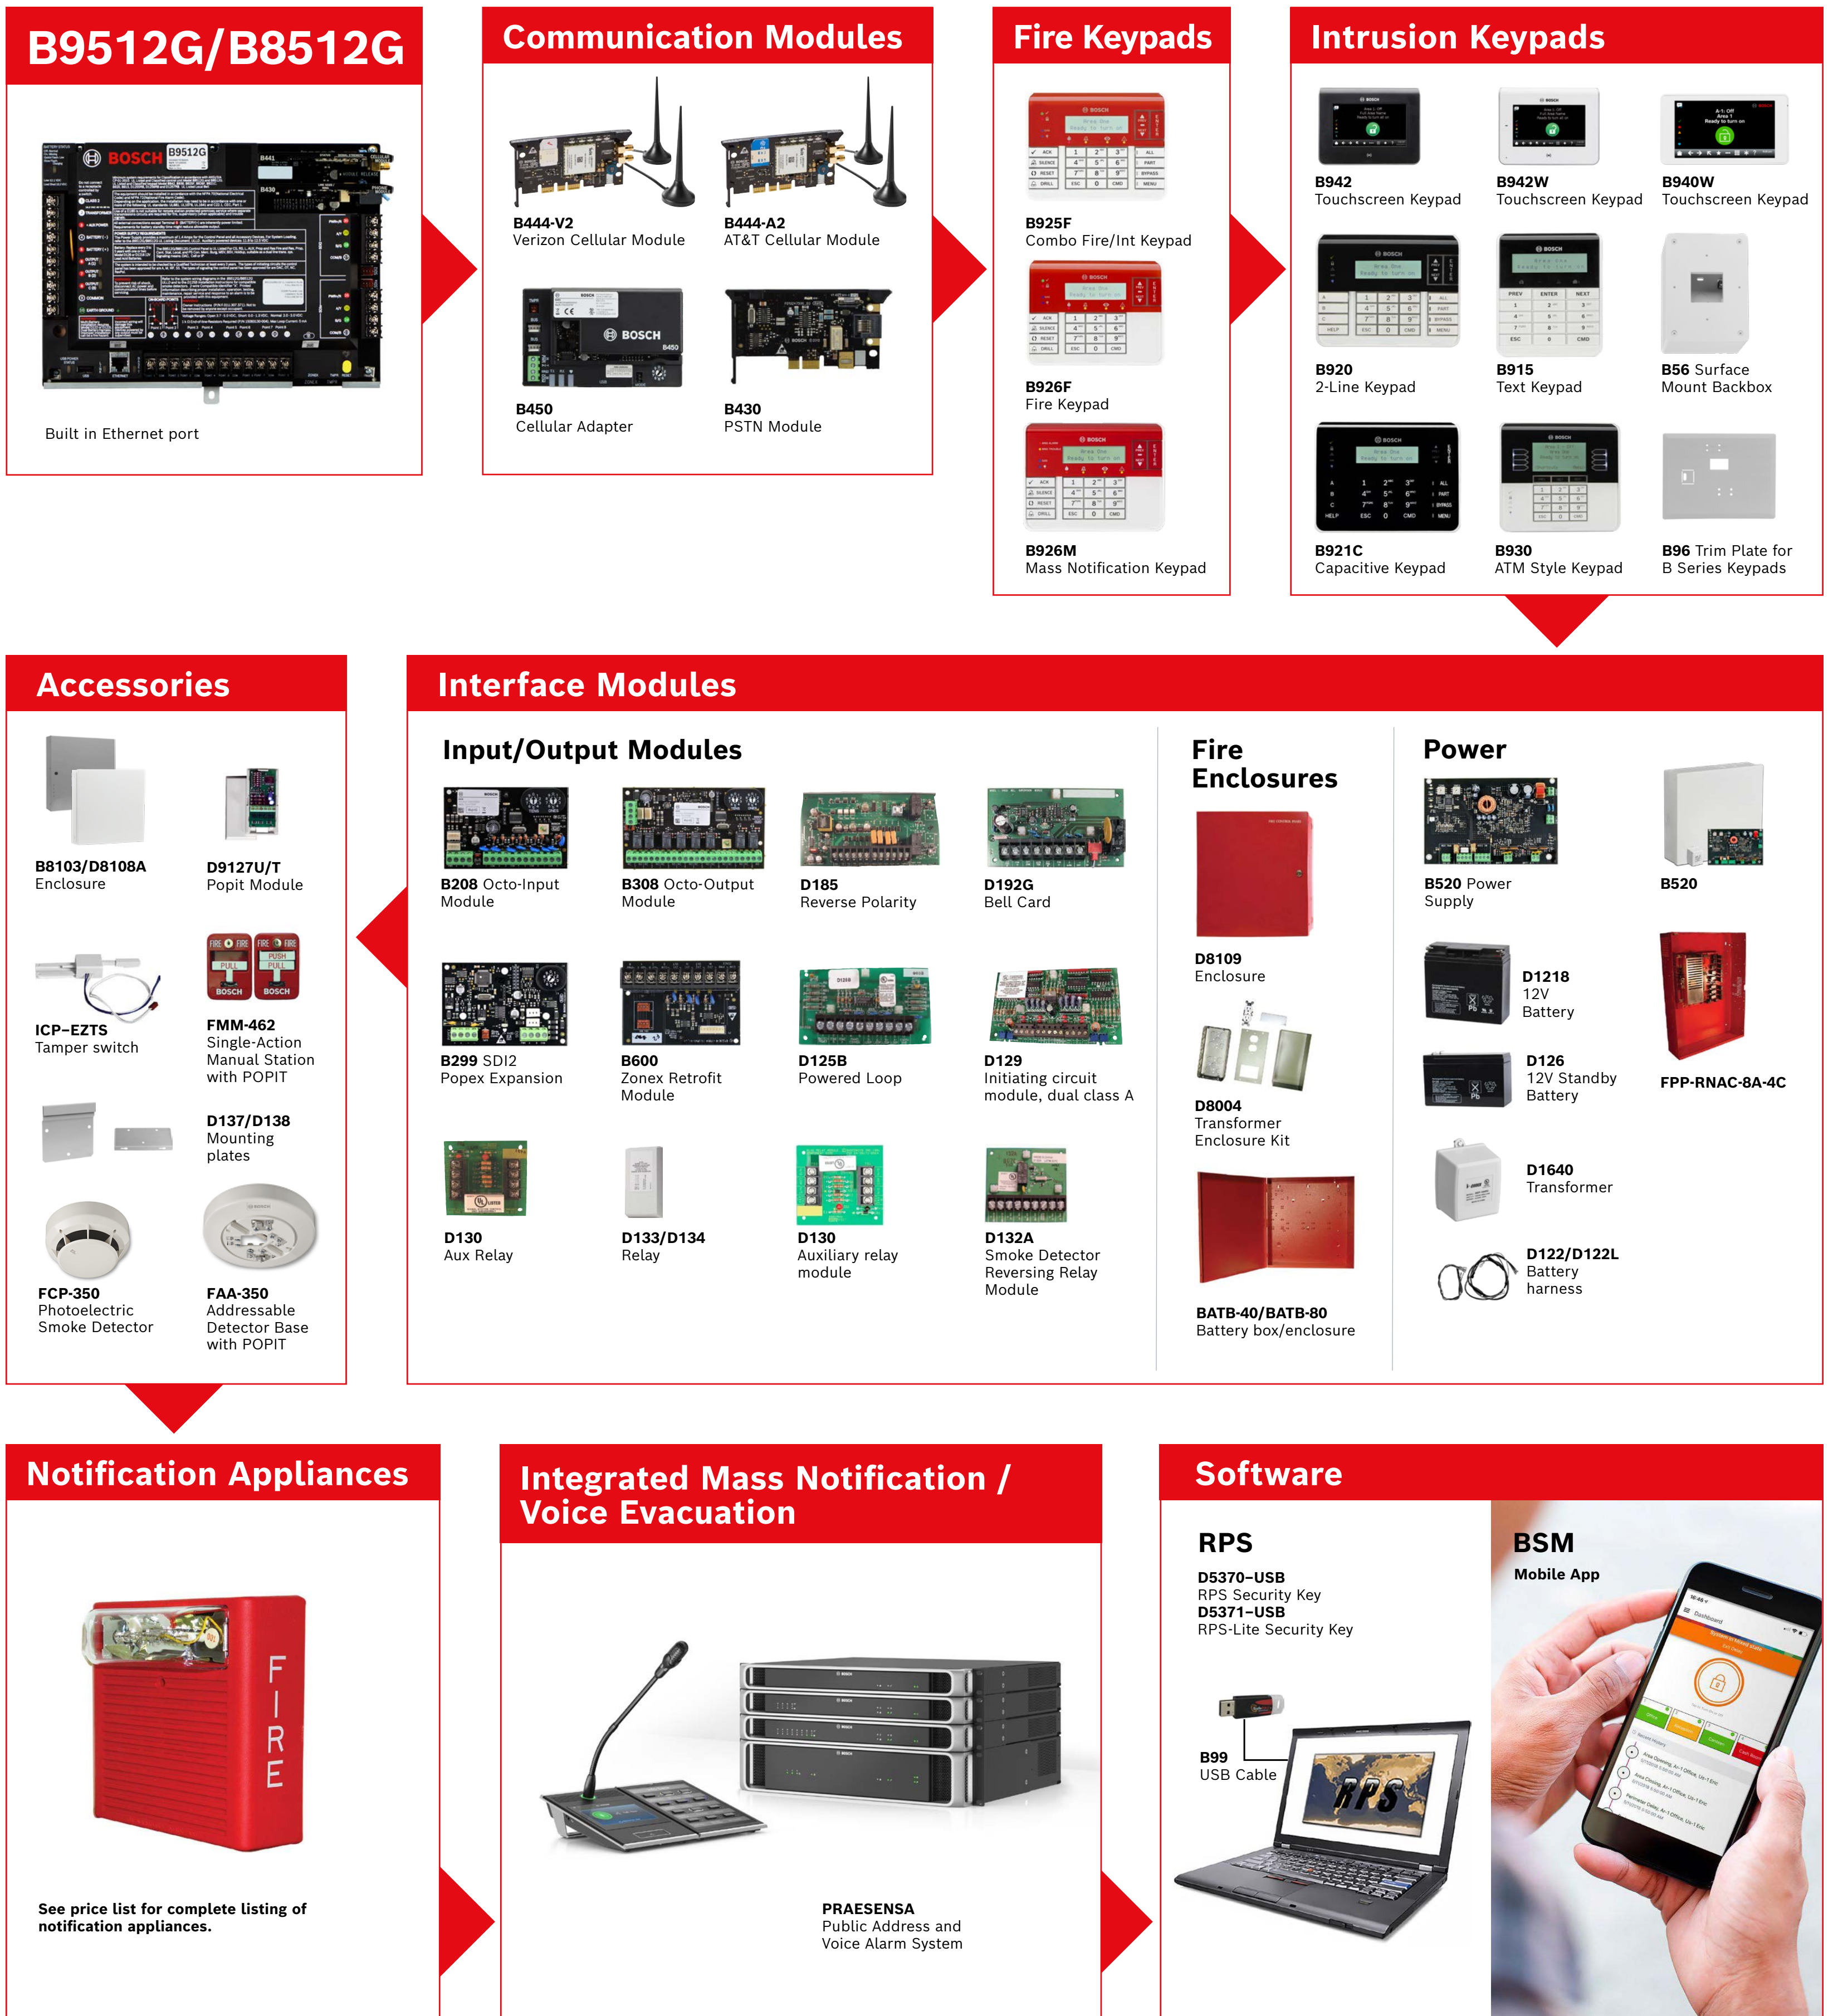

G Series Quick Reference Guide

Fire – Commercial

Please use the diagram below to build a G Series Fire Compatible system.
Products are sorted by component, then by image and corresponding part number.

Contact us: 1-800-289-0096 or visit: www.boschsecurity.com

Invented for life

BOSCH