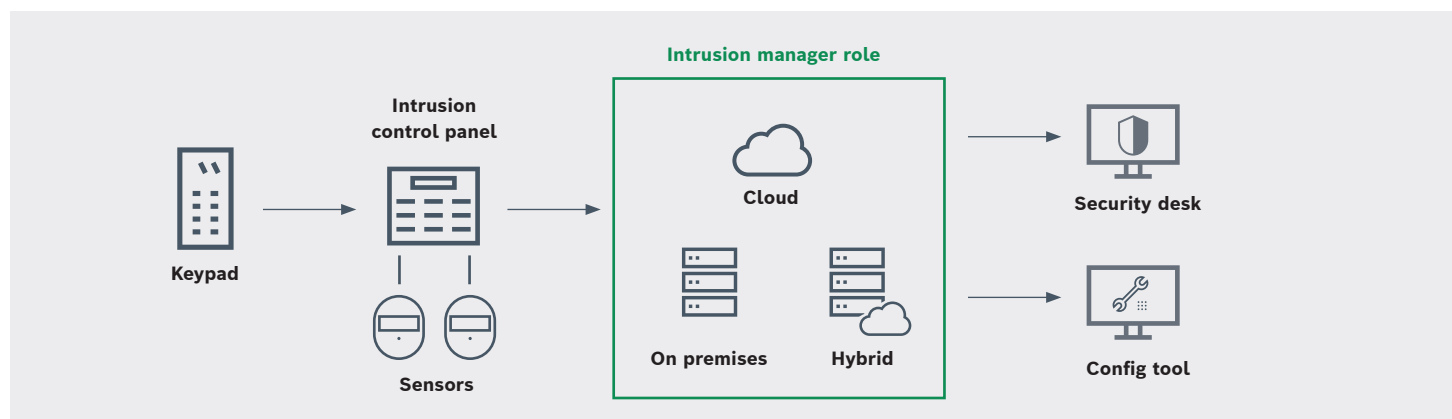

## Unified monitoring of intrusion, video, and access control

Integrate your intrusion alarm system into your overall security operations using a unified platform to protect your assets and resources.

The Genetec intrusion panel integration allows security operators to make decisions based on a complete overview of your security environment. Intrusion panels are integrated within Security Center, the unified platform for access control, video surveillance and license plate recognition. This provides easy and real-time monitoring, better risk evaluation after alarm notifications by linking video to intrusion events and provides a wide scale of remote (disarming) arming options.

### Key benefits

- ▶ Provides greater security oversight and control with intuitive monitoring
- ▶ Helps reduce expenses associated with false alarms with video verification
- ▶ Centrally manage, monitor and update Genetec intrusion panel users with a unified interface
- ▶ Leverage an IP-based networking infrastructure from the intrusion panel to the Genetec system
- ▶ Be notified of intrusion alarms with the Genetec mobile app

# Bosch and Genetec The Power of Unification

Unified approach  
to security

Cloud-ready

Easy rights  
management

## Intrusion integration architecture

Intrusion panels connect over an IP network to the Config Tool and Security Desk within Genetec Security Center. Choose from a cloud, on premises or a hybrid approach. You are ensured of easy deployment, reliability, and real-time communications going forward.